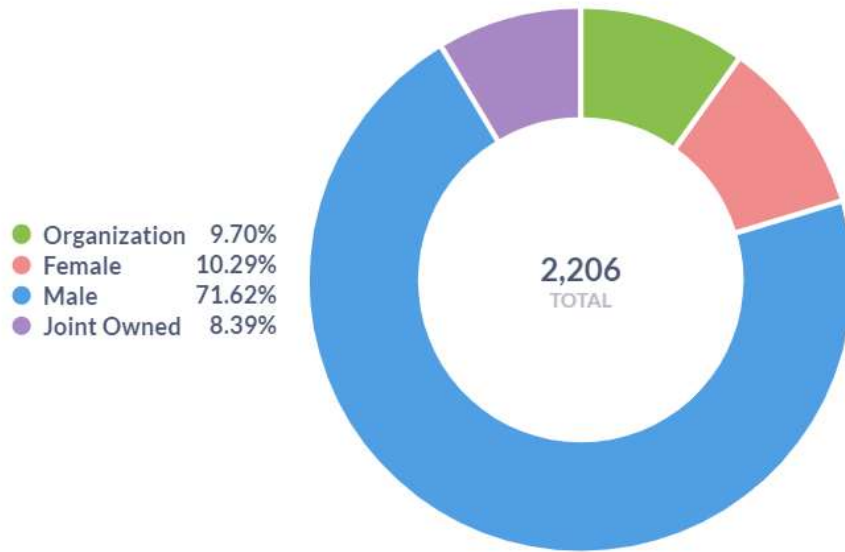

Analysis by Party Type, Gender and Joint Ownership (2012 - 2021) [Pie Chart]