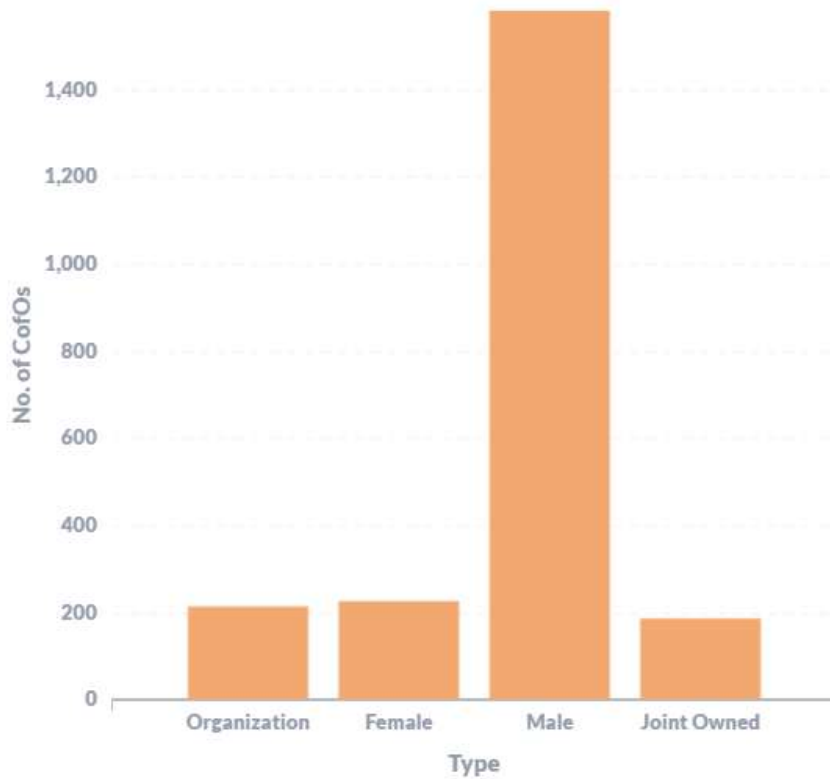

Source: PLAGIS Aumentum

Description Year	No. of Males	No. of Females	TOTAL
2012	0	0	0
2013	0	0	0
2014	0	0	0
2015	0	0	0
2016	61	5	66
2017	146	27	173
2018	277	33	310
2019	171	20	191
2020	471	67	538
2021	453	75	528
TOTAL	1,580	227	1,807

Ownership Type	No. of CofOs
Organization	214
Female	227
Male	1,580
Joint Owned	185
TOTAL	2,206

Analysis by Party Type, Gender and Joint Ownership (2012 - 2021) [Pie Chart]

Analysis by Party Type, Gender and Joint Ownership (2012 - 2021) [Bar Chart]