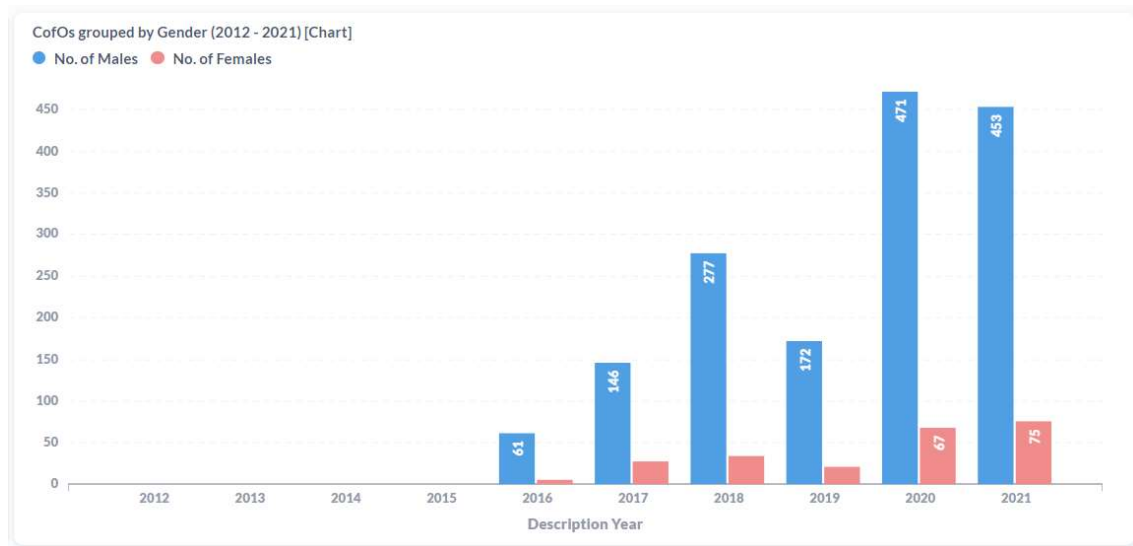

Source: PLAGIS Aumentum

Description Year	No. of Males	No. of Females	TOTAL
2012	0	0	0
2013	0	0	0
2014	0	0	0
2015	0	0	0
2016	61	5	66
2017	146	27	173
2018	277	33	310
2019	171	20	191
2020	471	67	538
2021	453	75	528
TOTAL	1,580	227	1,807