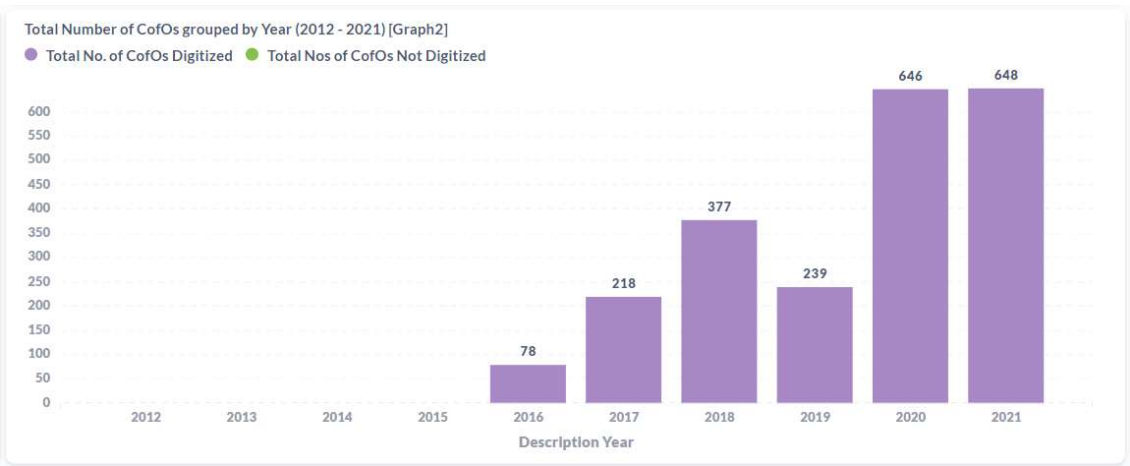

Statistical Analysis of Registered CofOs Issued from 2012 - 2021 by Gender

Source: PLAGIS Aumentum

Description Year	No. of Males	No. of Females	TOTAL
2012	0	0	0
2013	0	0	0
2014	0	0	0
2015	0	0	0
2016	61	5	66
2017	146	27	173
2018	277	33	310
2019	171	20	191
2020	471	67	538
2021	453	75	528
TOTAL	1,580	227	1,807