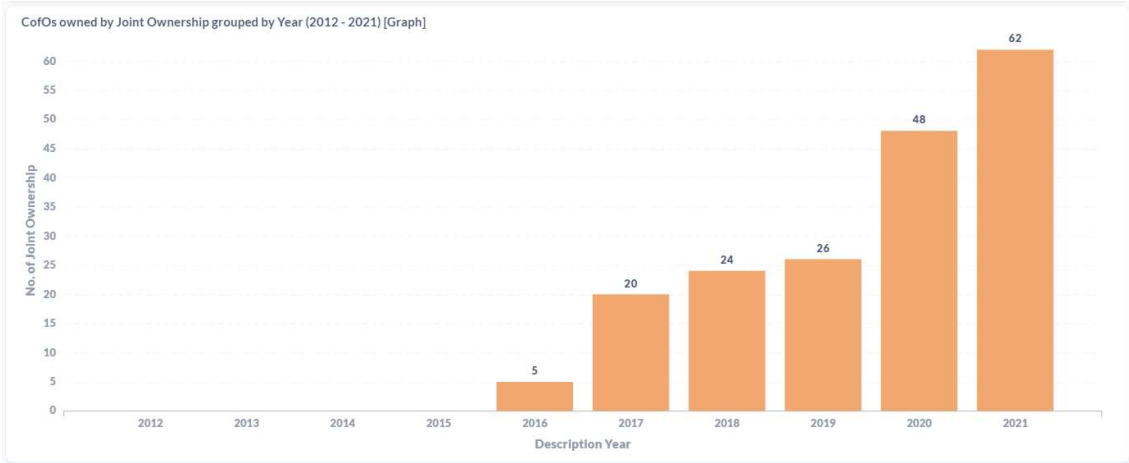

ESV. Sunday Bulus Ndaka
PLAGIS Head
For: Honourable Commissioner