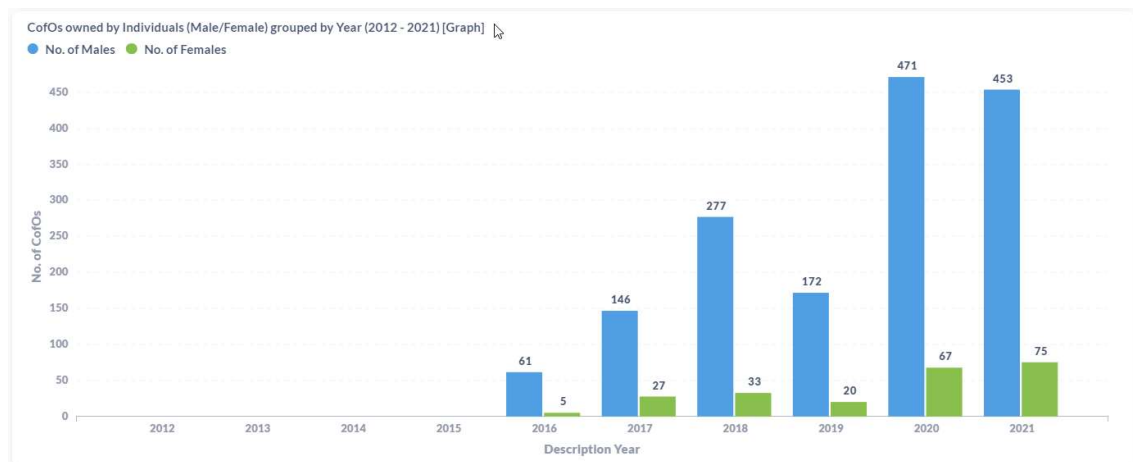

Statistics of CofOs Issued From 2012 - 2021 by the Ministry of Lands, Survey and Town Planning (MLSTP)/Plateau State Geographic Information System (PLAGIS), Plateau State, Nigeria

Source: PLAGIS Aumentum

Year	Total No. of CofOs Digitized & Index Archive	Total Nos of Registered CofOs	Total Nos of CofOs Not Digitized	No. of Males	No. of Females	No. of Joint Ownership	Organization
2012	0	0	0	0	0	0	0
2013	0	0	0	0	0	0	0
2014	0	0	0	0	0	0	0
2015	0	0	0	0	0	0	0
2016	78	78	0	61	5	5	7
2017	218	218	0	146	27	20	25
2018	377	377	0	277	33	24	43
2019	239	239	0	171	20	26	21
2020	646	646	0	471	67	48	60
2021	648	648	0	453	75	62	58
TOTAL	2,206	2,206	0	1,580	227	185	214