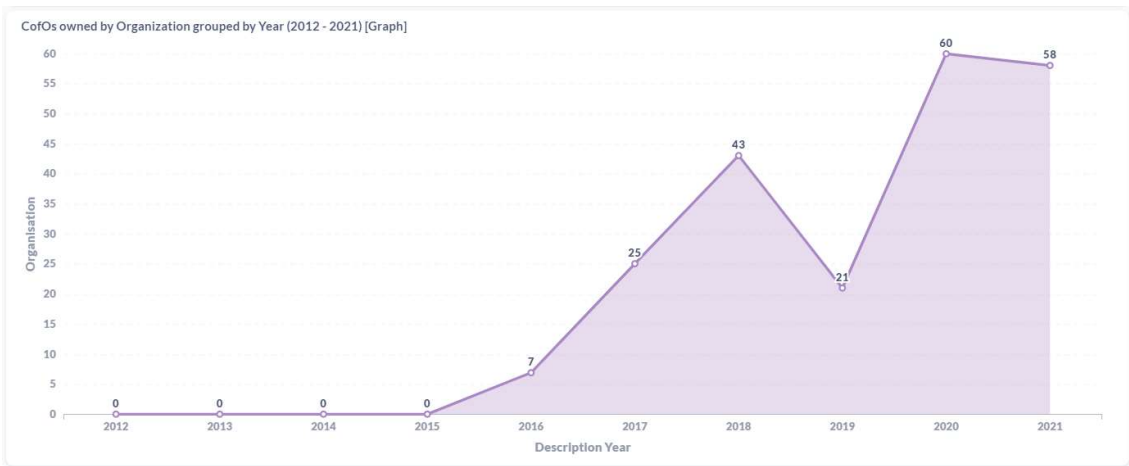

ESV. Sunday Bulus Ndaka
PLAGIS Head
For: Honourable Commissioner