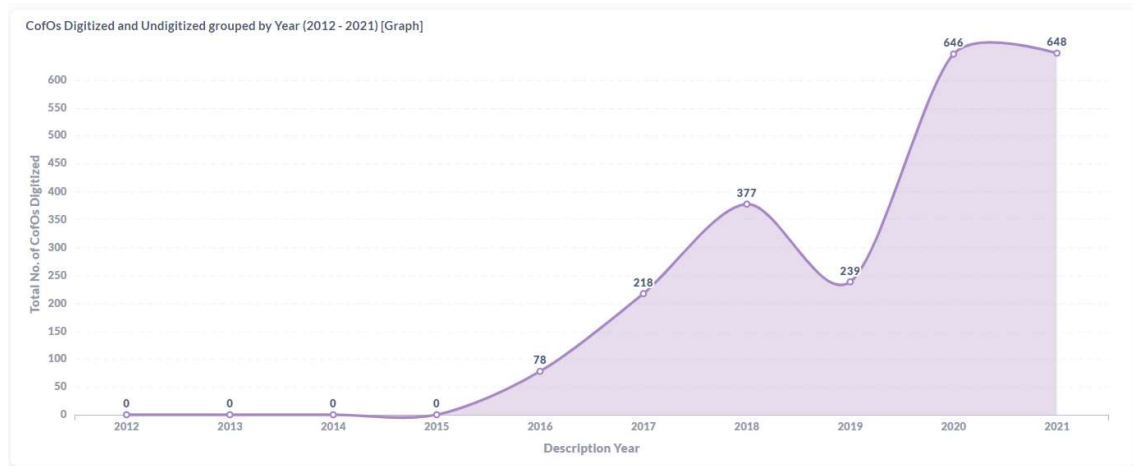

Statistics of CofOs Issued From 2012 - 2021 by the Ministry of Lands, Survey and Town Planning (MLSTP)/Plateau State Geographic Information System (PLAGIS), Plateau State, Nigeria

Source: PLAGIS Aumentum

Year	Total No. of CofOs Digitized & Index Archive	Total Nos of Registered CofOs	Total Nos of CofOs Not Digitized	No. of Males	No. of Females	No. of Joint Ownership	Organization
2012	0	0	0	0	0	0	0
2013	0	0	0	0	0	0	0
2014	0	0	0	0	0	0	0
2015	0	0	0	0	0	0	0
2016	78	78	0	61	5	5	7
2017	218	218	0	146	27	20	25
2018	377	377	0	277	33	24	43
2019	239	239	0	171	20	26	21
2020	646	646	0	471	67	48	60
2021	648	648	0	453	75	62	58
TOTAL	2,206	2,206	0	1,580	227	185	214